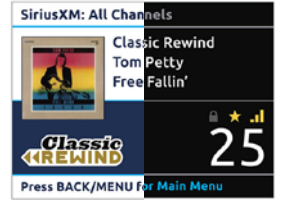

Display Theme 2, optimized for Night Mode ▲

MediaMaster® 100s

Engineered for marine (and powersports) applications, the MediaMaster® 100s Premium Source Unit is built to withstand anything Mother Nature can dish out.

Its beautifully crafted, weatherproof chassis houses an ultra-bright, 3.5-inch full-color LCD display, with separate Day/Night lighting and display themes to keep things easy-to-see, day or night. An intuitive user interface with large, legible text and big, backlit controls make the MM100s easy to use, especially while in motion.

Designed for today's modern media environment, the MM100s features a Digital AM/FM/Weather Band Tuner, Bluetooth® connectivity, separate line-level AUX and USB/iPhone® inputs, plus it's SiriusXM-Ready™.

The MM100s also includes a user-friendly "Favorites" function that allows users to store any combination of AM/FM or Satellite Radio stations, in any order. This makes it super-simple to access your favorite stations, without switching sources or digging through menus.

Equipped with audiophile-quality circuits, the MM100s boasts 8-channels of preamp outputs, delivering crystal-clear signals into four separate audio zones, each with its own flexible audio controls.

You can also connect up to three MMR-20 Wired Remotes (sold separately) to add remote control functionality from extended locations.